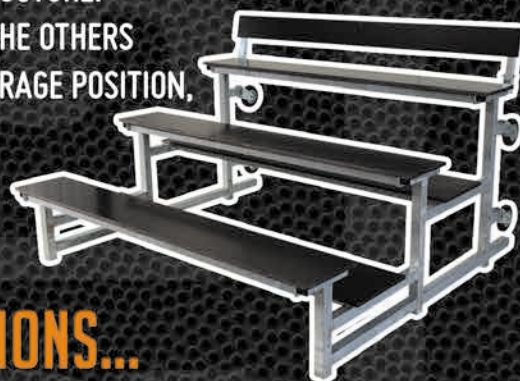

## PORTABLE STACKABLE GRANDSTAND

**EXTREMELY VERSATILE SOLUTION FOR SEATING PEOPLE AND REDUCING STORAGE VOLUME!**

S07678 **STACKABLE GRANDSTAND** MADE OF FOUR SEATING MODULES WITH LENGTH OF CM 280, 240, 200, 160 AND ONE STEP MODULE OF CM 120 ... FOR A **TOTAL LENGTH OF MT 10** AND AVERAGE CAPACITY OF **60 SPECTATORS** DISTRIBUTED IN THREE SEATING ROWS. VARNISHED STEEL STRUCTURE AND WOODEN WALKING AND SEATING AREAS. EACH MODULE CAN BE TIP-UP AND **TRANSPORTED** ON THE PROPER FOUR PIVOTING WHEELS INSTALLED ON THE BACK SIDE OF STRUCTURE.

**MODULES CAN BE STOCKED, ON WHEELS, ONE INSIDE THE OTHERS IN ORDER TO REDUCE TOTAL SPACE OCCUPIED, IN STORAGE POSITION, AT JUST CM 280X150X200H. AVAILABLE AS WELL IN GALVANIZED STEEL WITH SPECIAL WOODEN PANELS FOR OUTDOOR USE (S07679).**

## AND THE OTHER PORTABLE SEATING SOLUTIONS...

INDOOR WITH 3 STEPS AND 12 INDIVIDUAL PLASTIC SEATS

S07668

INDOOR WITH 3 STEPS AND WOODEN PANELS

S07672

OUTDOOR WITH 2 STEPS AND 7 INDIVIDUAL PLASTIC SEATS

S07680